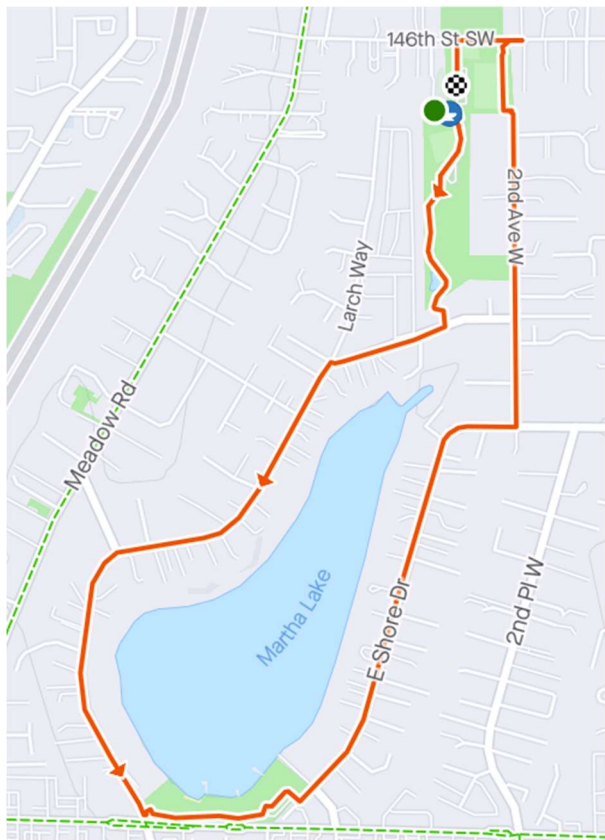

## Martha Lake 3 Mile

## Martha Lake 3 Mile

Run South out of the park 0.3 Miles
Right on Lakeview Rd 0.2 Miles
Slight Left on Larch Way 0.8 Miles
Just before reaching 164 <sup>th</sup> ST SW, turn left down the stairs into Martha Lake Park
Follow the pathway in the park then go through the parking lot to the parking lot exit 0.3 Miles
Left on E Shore Dr 0.5 Miles
Right on 155 <sup>th</sup> ST SW 0.1 Miles
Left on 2 <sup>nd</sup> Ave W 0.5 Miles – to the end of the dead end
Continue straight on the trail going into Martha Lake Airport Park
Follow the trail to the entrance of the park and then turn left into the parking lot 0.3 Miles

Run South out of the park 0.3 Miles
Right on Lakeview Rd 0.2 Miles
Slight Left on Larch Way 0.8 Miles
Just before reaching 164 <sup>th</sup> ST SW, turn left down the stairs into Martha Lake Park
Follow the pathway in the park then go through the parking lot to the parking lot exit 0.3 Miles
Left on E Shore Dr 0.5 Miles
Right on 155 <sup>th</sup> ST SW 0.1 Miles
Left on 2 <sup>nd</sup> Ave W 0.5 Miles – to the end of the dead end
Continue straight on the trail going into Martha Lake Airport Park
Follow the trail to the entrance of the park and then turn left into the parking lot 0.3 Miles