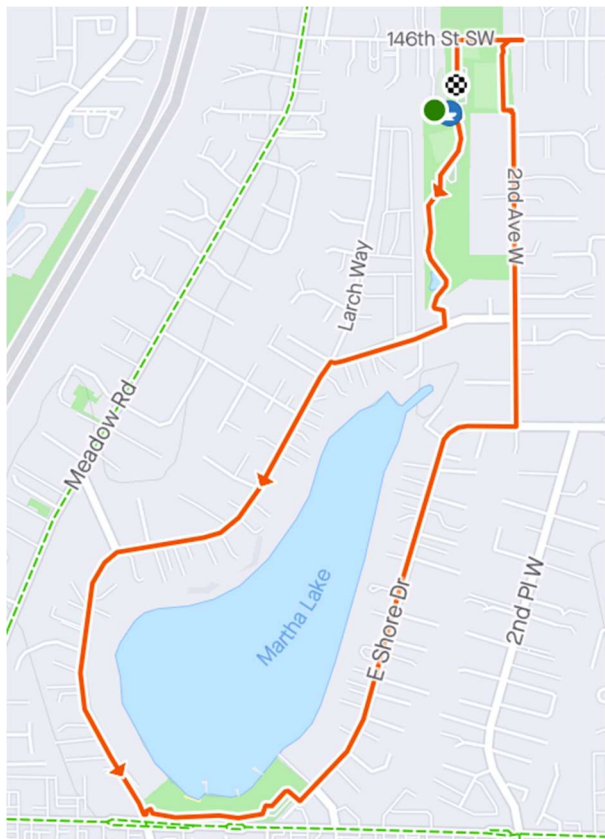

## Martha Lake 3 Mile

## Martha Lake 3 Mile

Run South out of the park 0.3 Miles
Right on Lakeview Rd 0.2 Miles
Slight Left on Larch Way 0.8 Miles
Just before reaching 164 <sup>th</sup> ST SW, turn left down the stairs into Martha Lake Park
Follow the pathway in the park then go through the parking lot to the parking lot exit 0.3 Miles
Left on E Shore Dr 0.5 Miles
Right on 155 <sup>th</sup> ST SW 0.1 Miles
Left on 2 <sup>nd</sup> Ave W 0.5 Miles – to the end of the dead end
Continue straight on the trail going into Martha Lake Airport Park
Follow the trail to the entrance of the park and then turn left into the parking lot 0.3 Miles

Run South out of the park 0.3 Miles
Right on Lakeview Rd 0.2 Miles
Slight Left on Larch Way 0.8 Miles
Just before reaching 164 <sup>th</sup> ST SW, turn left down the stairs into Martha Lake Park
Follow the pathway in the park then go through the parking lot to the parking lot exit 0.3 Miles
Left on E Shore Dr 0.5 Miles
Right on 155 <sup>th</sup> ST SW 0.1 Miles
Left on 2 <sup>nd</sup> Ave W 0.5 Miles – to the end of the dead end
Continue straight on the trail going into Martha Lake Airport Park
Follow the trail to the entrance of the park and then turn left into the parking lot 0.3 Miles