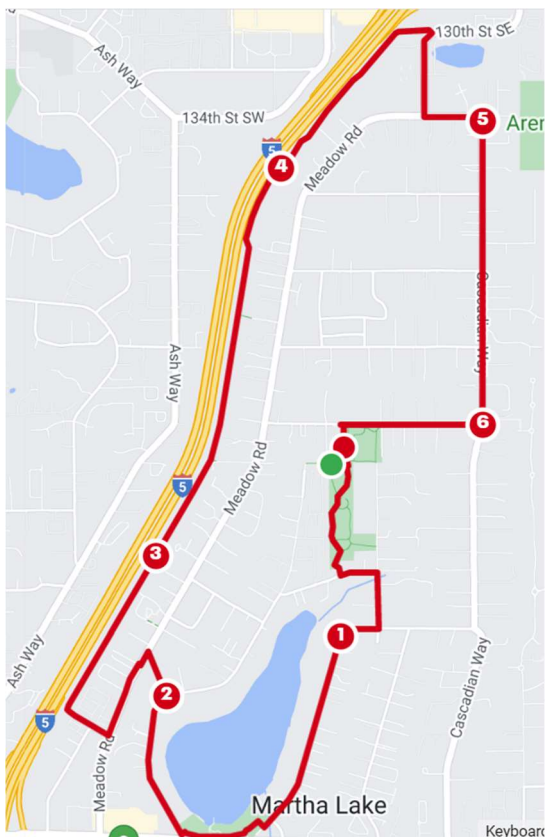

Martha Lake 6 Mile

Run South out of the park 0.3 Miles
Left on Lakeview Rd 0.2 Miles
Right on 2 nd Ave W 0.1 Miles
Right on 55 th St SW, turns into E Shore Dr 0.6 Miles
Right into Martha Lake Park Parking Lot
Run through the park trail below 164 th and Run up the stairs to Larch Way 0.3 Miles
Turn Right on Larch Way 0.4 Miles
Left on King Pl 0.1 Miles
Left on Meadow Rd 0.3 Miles
Right on 160 th Stay on the paved trail on the right, which is the Interurban trail 0.1 Miles
Stay right on the Interurban trail – 2.1 miles
Right on to Meridian Ave S – Towards Swedish Hospital 0.3 Miles
Left on to Meadow PL SW 0.1 Miles
Right on to Cascadian Way – 0.8 miles
Right on 146 th St SW – 0.4 Miles
Turn left into Martha Lake Airport Park

Martha Lake 6 Mile

Run South out of the park 0.3 Miles
Left on Lakeview Rd 0.2 Miles
Right on 2 nd Ave W 0.1 Miles
Right on 55 th St SW, turns into E Shore Dr 0.6 Miles
Right into Martha Lake Park Parking Lot
Run through the park trail below 164 th and Run up the stairs to Larch Way 0.3 Miles
Turn Right on Larch Way 0.4 Miles
Left on King Pl 0.1 Miles
Right on Meadow Rd 0.6 Miles
Left on 148 th St SW (looks like a dead end) and Run left of the small fence through the gate 0.1 Miles
Turn right on to the Interurban trail – 1.4 Miles
Right on to Meridian Ave S – Towards Swedish Hospital 0.3 Miles
Left on to Meadow PL SW 0.1 Miles
Right on to Cascadian Way – 0.8 miles
Right on 146 th St SW – 0.4 Miles
Turn left into Martha Lake Airport Park