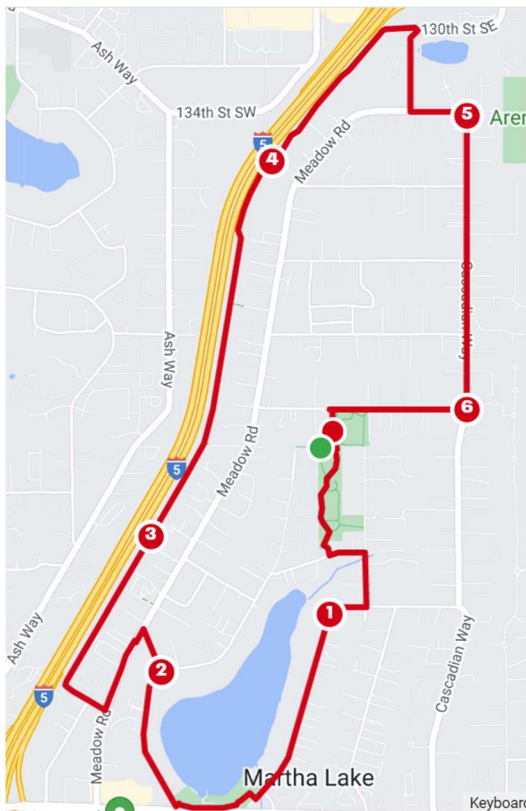

Martha Lake 6 Mile

Run South out of the park 0.3 Miles
Left on Lakeview Rd 0.2 Miles
Right on 2 nd Ave W 0.1 Miles
Right on 55 th St SW, turns into E Shore Dr 0.6 Miles
Right into Martha Lake Park Parking Lot
Run through the park trail below 164 th and Run up the stairs to Larch Way 0.3 Miles
Turn Right on Larch Way 0.4 Miles
Left on King Pl 0.1 Miles
Left on Meadow Rd 0.3 Miles
Right on 160 th Stay on the paved trail on the right, which is the Interurban trail 0.1 Miles
Stay right on the Interurban trail – 2.1 miles
Right on to Meridian Ave S – Towards Swedish Hospital 0.3 Miles
Left on to Meadow PL SW 0.1 Miles
Right on to Cascadian Way – 0.8 miles
Right on 146 th St SW – 0.4 Miles
Turn left into Martha Lake Airport Park

Martha Lake 6 Mile

Run South out of the park 0.3 Miles
Left on Lakeview Rd 0.2 Miles
Right on 2 nd Ave W 0.1 Miles
Right on 55 th St SW, turns into E Shore Dr 0.6 Miles
Right into Martha Lake Park Parking Lot
Run through the park trail below 164 th and Run up the stairs to Larch Way 0.3 Miles
Turn Right on Larch Way 0.4 Miles
Left on King Pl 0.1 Miles
Right on Meadow Rd 0.6 Miles
Left on 148 th St SW (looks like a dead end) and Run left of the small fence through the gate 0.1 Miles
Turn right on to the Interurban trail – 1.4 Miles
Right on to Meridian Ave S – Towards Swedish Hospital 0.3 Miles
Left on to Meadow PL SW 0.1 Miles
Right on to Cascadian Way – 0.8 miles
Right on 146 th St SW – 0.4 Miles
Turn left into Martha Lake Airport Park